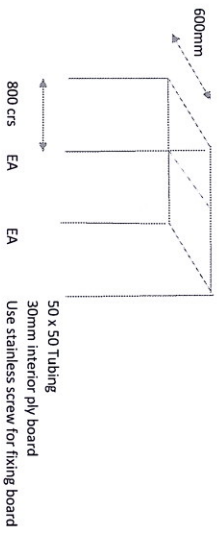

Kinoya Depot

Key

Green	*Shelving area
Scale	
NTS	

Navutu Depot

Key

Orange	*Open Space	2.0m
Green	*Shelving area	
Scale		
NTS		