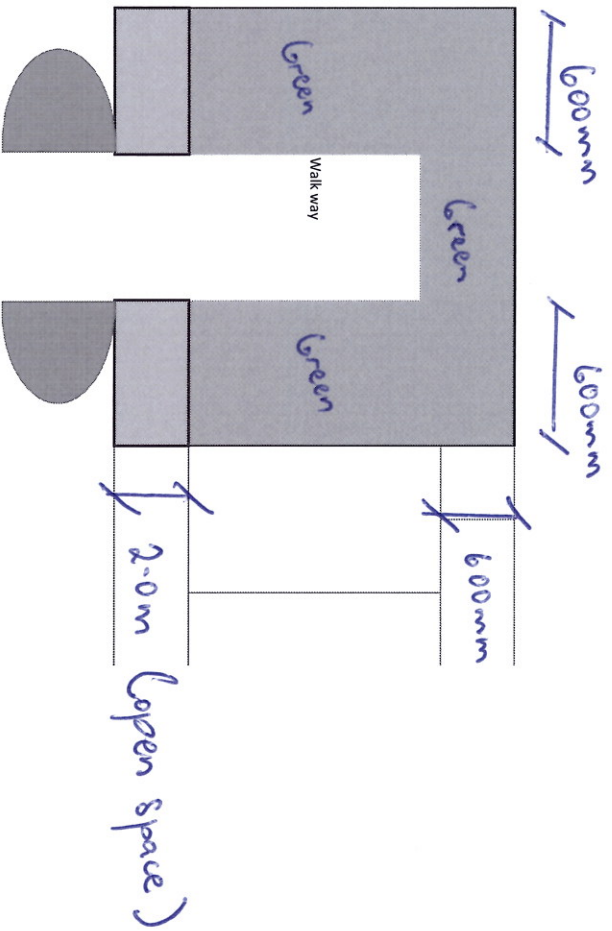

Kinoya Depot

Key

Green	*Shelving area
Scale	
NTS	

Navutu Depot

Key

Orange	*Open Space	2.0m
Green	*Shelving area	
Scale		
NTS		