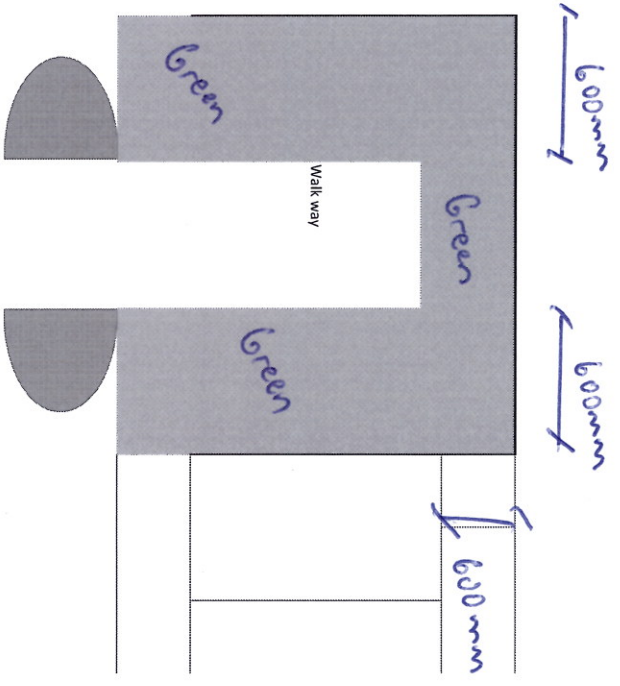

Kinoya Depot

Key

Green	*Shelving area
Scale	
NTS	

Navutu Depot

Key

Orange	*Open Space	2.0m
Green	*Shelving area	
Scale		
NTS		