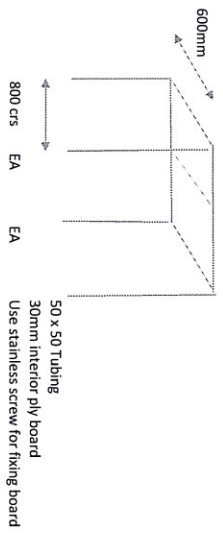

Kinoya Depot

Key

Green	*Shelving area
Scale	
NTS	

Navutu Depot

Key

Orange	*Open Space	2.0m
Green	*Shelving area	
Scale		
NTS		