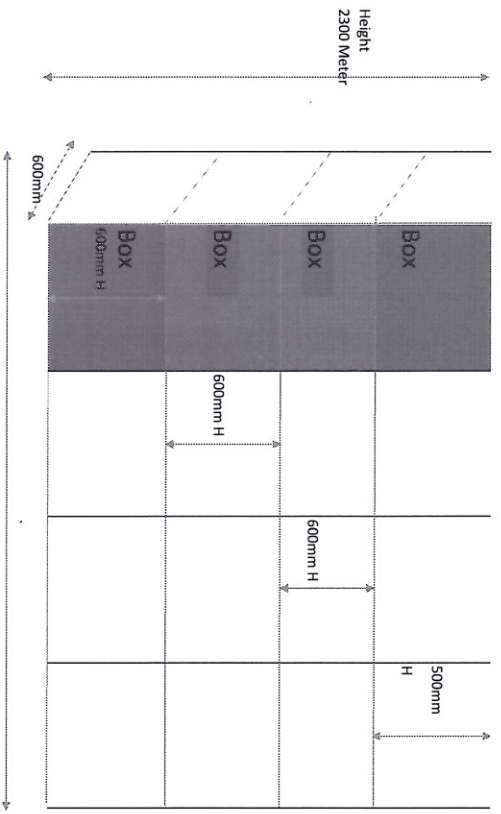

Kinoya Depot

Key

Green	*Shelving area
Scale	
NTS	

Navutu Depot

Key

Orange	*Open Space	2.0m
Green	*Shelving area	
Scale		
NTS		