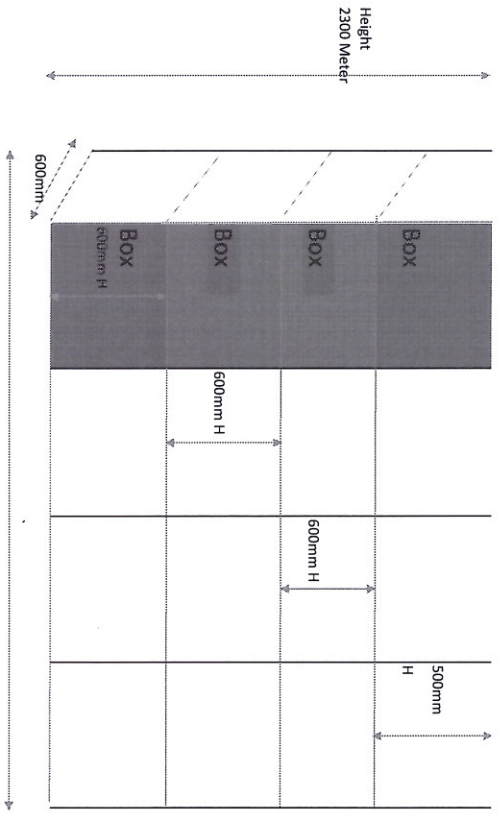

Kinoya Depot

Key

Green	*Shelving area
Scale	
NTS	

Navutu Depot

Key

Orange	*Open Space	2.0m
Green	*Shelving area	
Scale		
NTS		